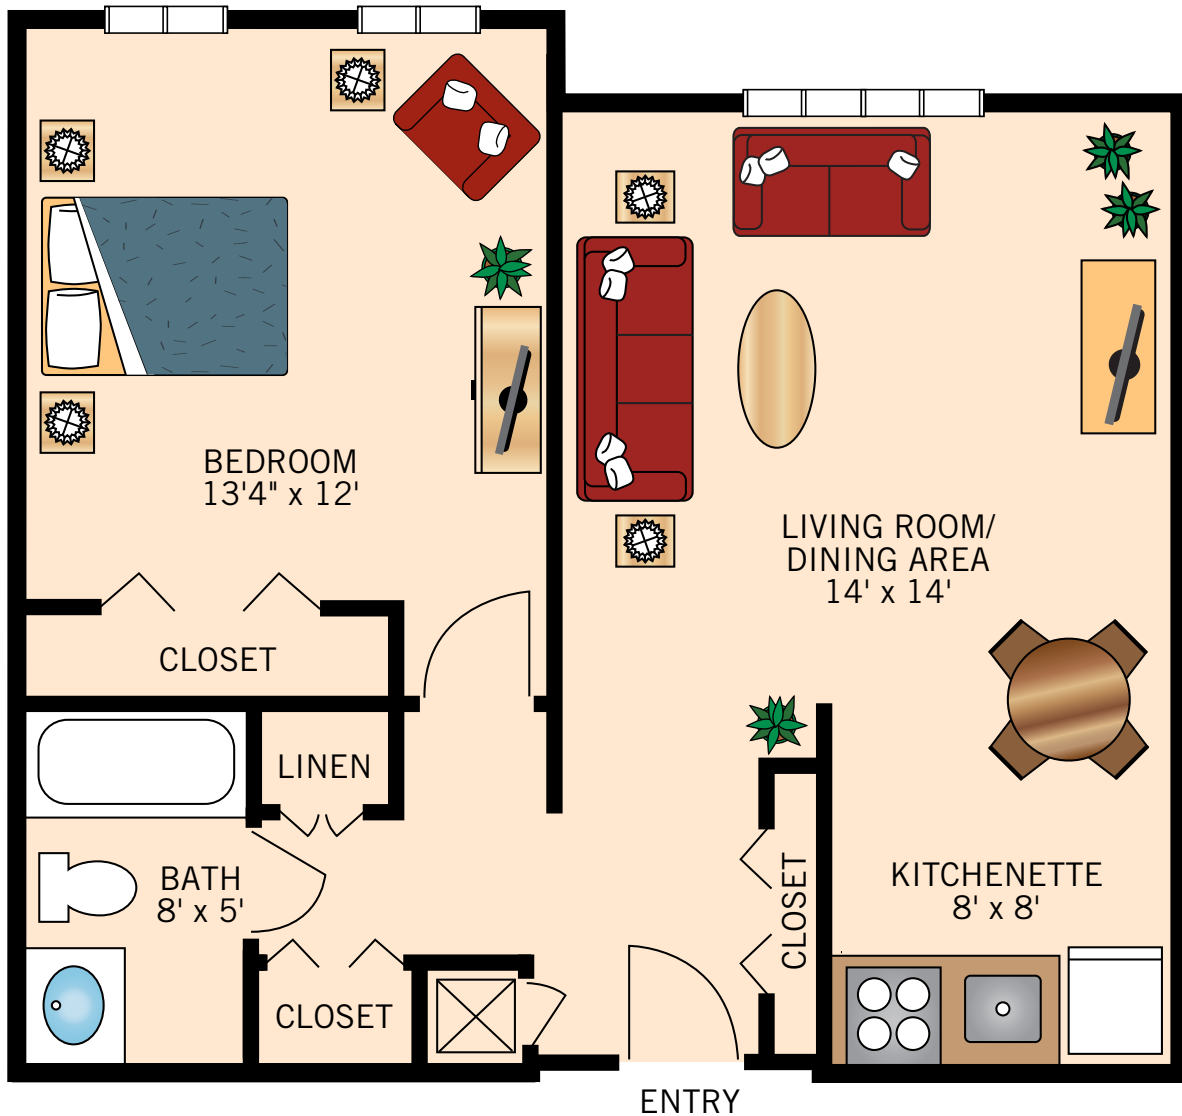

**CAROLINA
STUDIO**

Floor plans are not to scale and are shown for comparative purposes only.
Actual apartment floor plans may have minor variations.

**ROANOKE
ALCOVE**

Floor plans are not to scale and are shown for comparative purposes only.
Actual apartment floor plans may have minor variations.

ST. JAMES
ONE BEDROOM

Floor plans are not to scale and are shown for comparative purposes only.
Actual apartment floor plans may have minor variations.

COLONIAL
TWO BEDROOM

Floor plans are not to scale and are shown for comparative purposes only.
Actual apartment floor plans may have minor variations.

CARLETON
DELUXE TWO BEDROOM

Floor plans are not to scale and are shown for comparative purposes only.
Actual apartment floor plans may have minor variations.