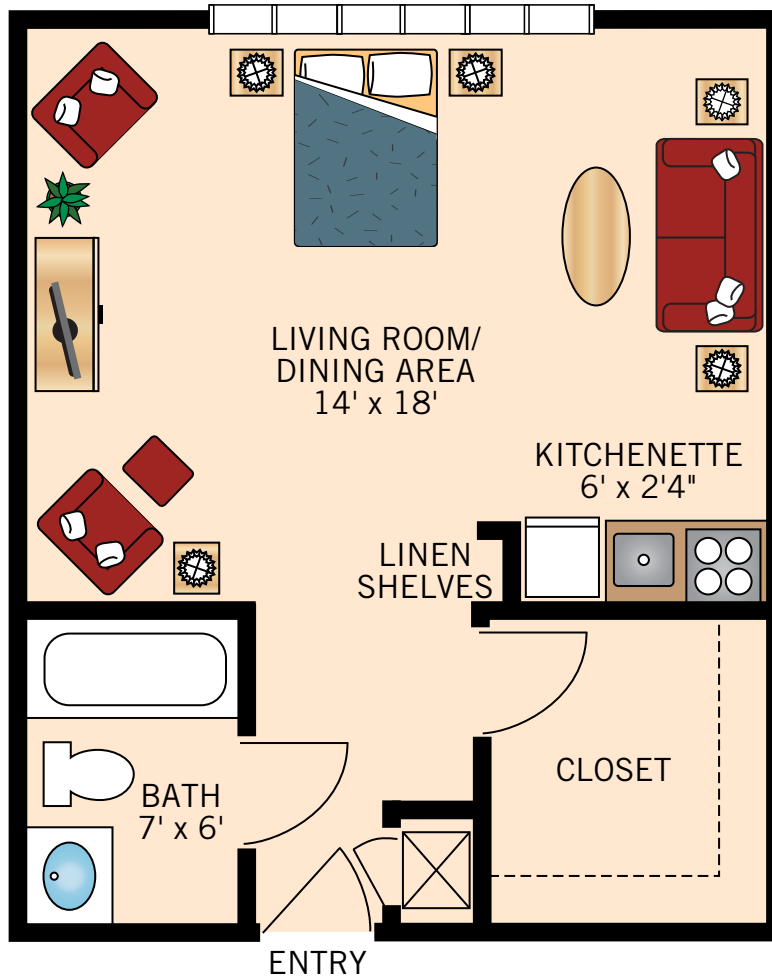

**CAROLINA
STUDIO**

Floor plans are not to scale and are shown for comparative purposes only.
Actual apartment floor plans may have minor variations.

**ROANOKE
ALCOVE**

Floor plans are not to scale and are shown for comparative purposes only.
Actual apartment floor plans may have minor variations.

ST. JAMES
ONE BEDROOM

Floor plans are not to scale and are shown for comparative purposes only.
Actual apartment floor plans may have minor variations.

COLONIAL
TWO BEDROOM

Floor plans are not to scale and are shown for comparative purposes only.
Actual apartment floor plans may have minor variations.

CARLETON
DELUXE TWO BEDROOM

Floor plans are not to scale and are shown for comparative purposes only.
Actual apartment floor plans may have minor variations.