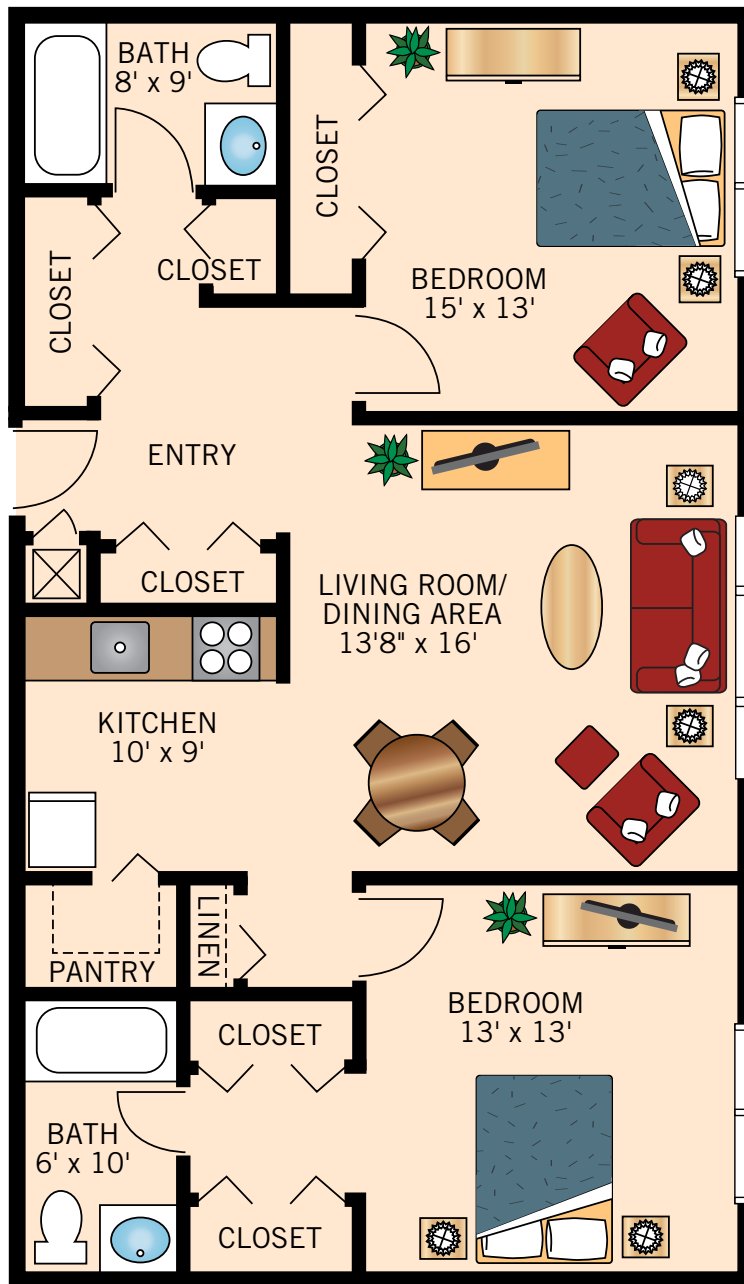

**CAROLINA
STUDIO**

Floor plans are not to scale and are shown for comparative purposes only.
Actual apartment floor plans may have minor variations.

**ROANOKE
ALCOVE**

Floor plans are not to scale and are shown for comparative purposes only.
Actual apartment floor plans may have minor variations.

ST. JAMES
ONE BEDROOM

Floor plans are not to scale and are shown for comparative purposes only.
Actual apartment floor plans may have minor variations.

COLONIAL
TWO BEDROOM

Floor plans are not to scale and are shown for comparative purposes only.
Actual apartment floor plans may have minor variations.

CARLETON
DELUXE TWO BEDROOM

Floor plans are not to scale and are shown for comparative purposes only.
Actual apartment floor plans may have minor variations.