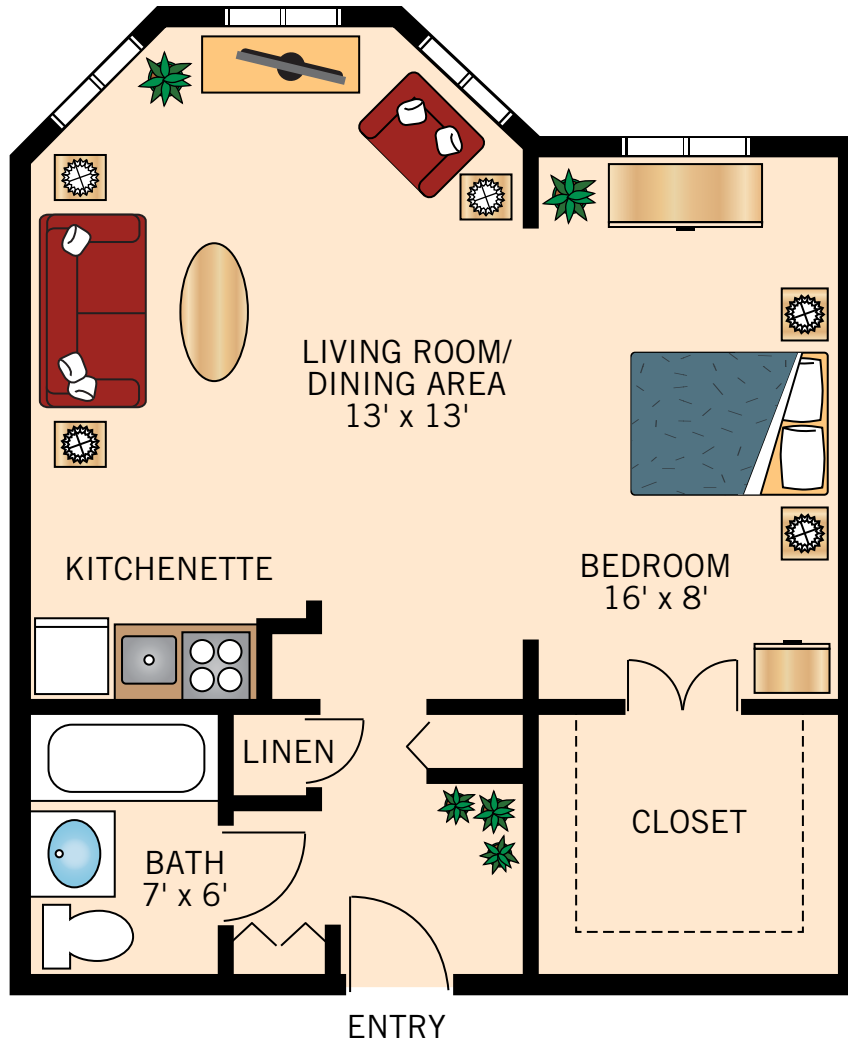

**CAROLINA
STUDIO**

Floor plans are not to scale and are shown for comparative purposes only.
Actual apartment floor plans may have minor variations.

**ROANOKE
ALCOVE**

Floor plans are not to scale and are shown for comparative purposes only.
Actual apartment floor plans may have minor variations.

ST. JAMES
ONE BEDROOM

Floor plans are not to scale and are shown for comparative purposes only.
Actual apartment floor plans may have minor variations.

COLONIAL
TWO BEDROOM

Floor plans are not to scale and are shown for comparative purposes only.
Actual apartment floor plans may have minor variations.

CARLETON
DELUXE TWO BEDROOM

Floor plans are not to scale and are shown for comparative purposes only.
Actual apartment floor plans may have minor variations.